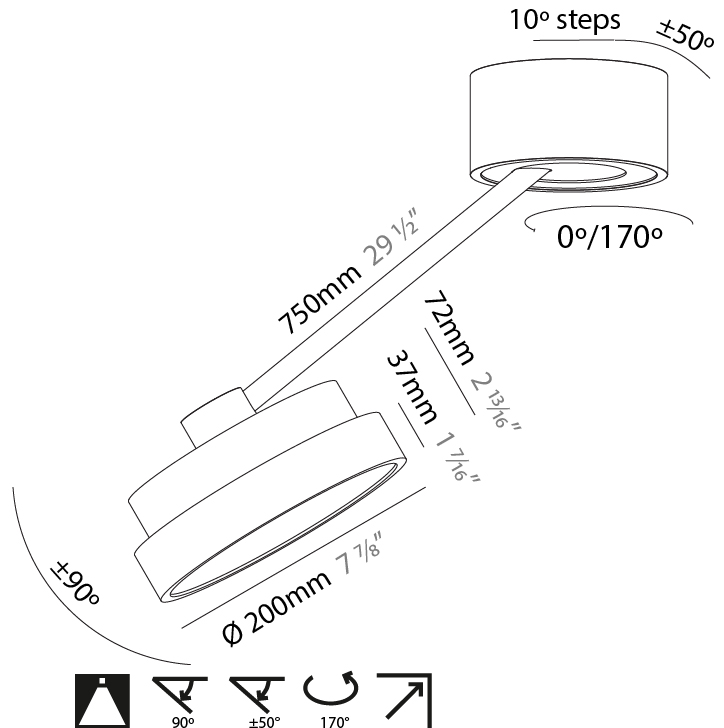

GENERAL

Series: Sign Diva Dancer
Subseries: Sign Diva Dancer Korona
Partner: Prolicht
Division: Architectural
Installation: Suspension
Product Type: Pendant
Mounting Location: Ceiling
Light Distribution: Adjustable

PHYSICAL

Shape: Round
Diameter (mm): 200
Diameter (in): 7 7/8
Height (mm): 870
Depth (mm): 86
Height (in): 34 1/4
Depth (in): 3 3/8
Weight (kg): 2.09
Weight (lbs): 4.607

Diffuser: PMMA - Opal / Micro-Prism / Sparkling Secret / Vintage Industrial

Fixture Finish: SSR / BKV / CWI / CRY / HAB / UFT / ITA / RUA / FTG / MYG / LOD / PUS / FRO / FUP / KIA / POP / BLS / SPG / MEY / GOH / CHC / COM / ABZ / JAG / OBR / MOS / ROR

Fixture Material: PMMA / Extruded Aluminum / Steel

ELECTRICAL

Lamp Type: LED (Zhaga Standard)
Input Wattage (W): 11
Total Output Wattage (W): 10
Dimming: Tri-Mode (Non-Dimming and Phase Dimming (120Vac only) and 0-10V Dimming)
Driver Included: Yes
Driver Location: Integrated
Driver Type: Constant Current - Universal
Driver Class: Class 2
Input Voltage (V): 120 - 277
Constant Current (MA): 350

LED

Color Temperature (*K): 2700 / 3000 / 3500 / 4000
Max. Delivered Lumen (lm): 860 / 1080 / 1088 / 1110
CRI: >90 CRI
Lamp Life (hrs): 50000

OPTICAL

Adjustability: Rotational Canopy 170°; Tilting Canopy ±50°; Tilting Head ±90°

RATINGS AND CERTIFICATIONS

Certified By: Certified for North American Standards
IP rating: IP20